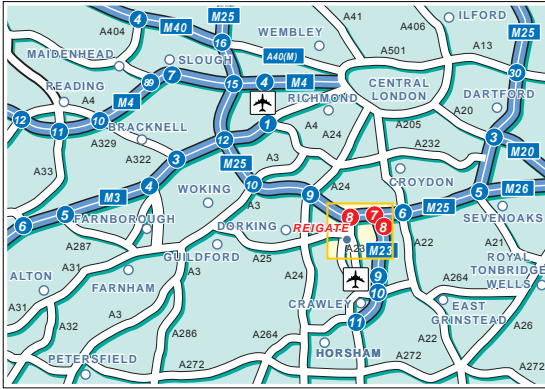

Skinner House, 38-40 Bell Street, Reigate, Surrey RH2 7BA

Tel: +44 (0)1737 228990 Fax: +44 (0)1737 228999
E-mail: isc@isconsult.net

Public Transport

By Rail, Reigate Station.
Approximately 2 minutes taxi ride away.
Redhill Station. (From London Bridge, Victoria, Gatwick and Reading Stations)
Approximately 10 minutes taxi ride away.
For information on train operators and times phone National Rail Enquiries on 0845 7484950.

By Air, Gatwick Airport.
Approximately 15 minutes taxi ride away.
Heathrow Airport.
Approximately 50 minutes taxi ride away.

FRANKLYN HOUSE