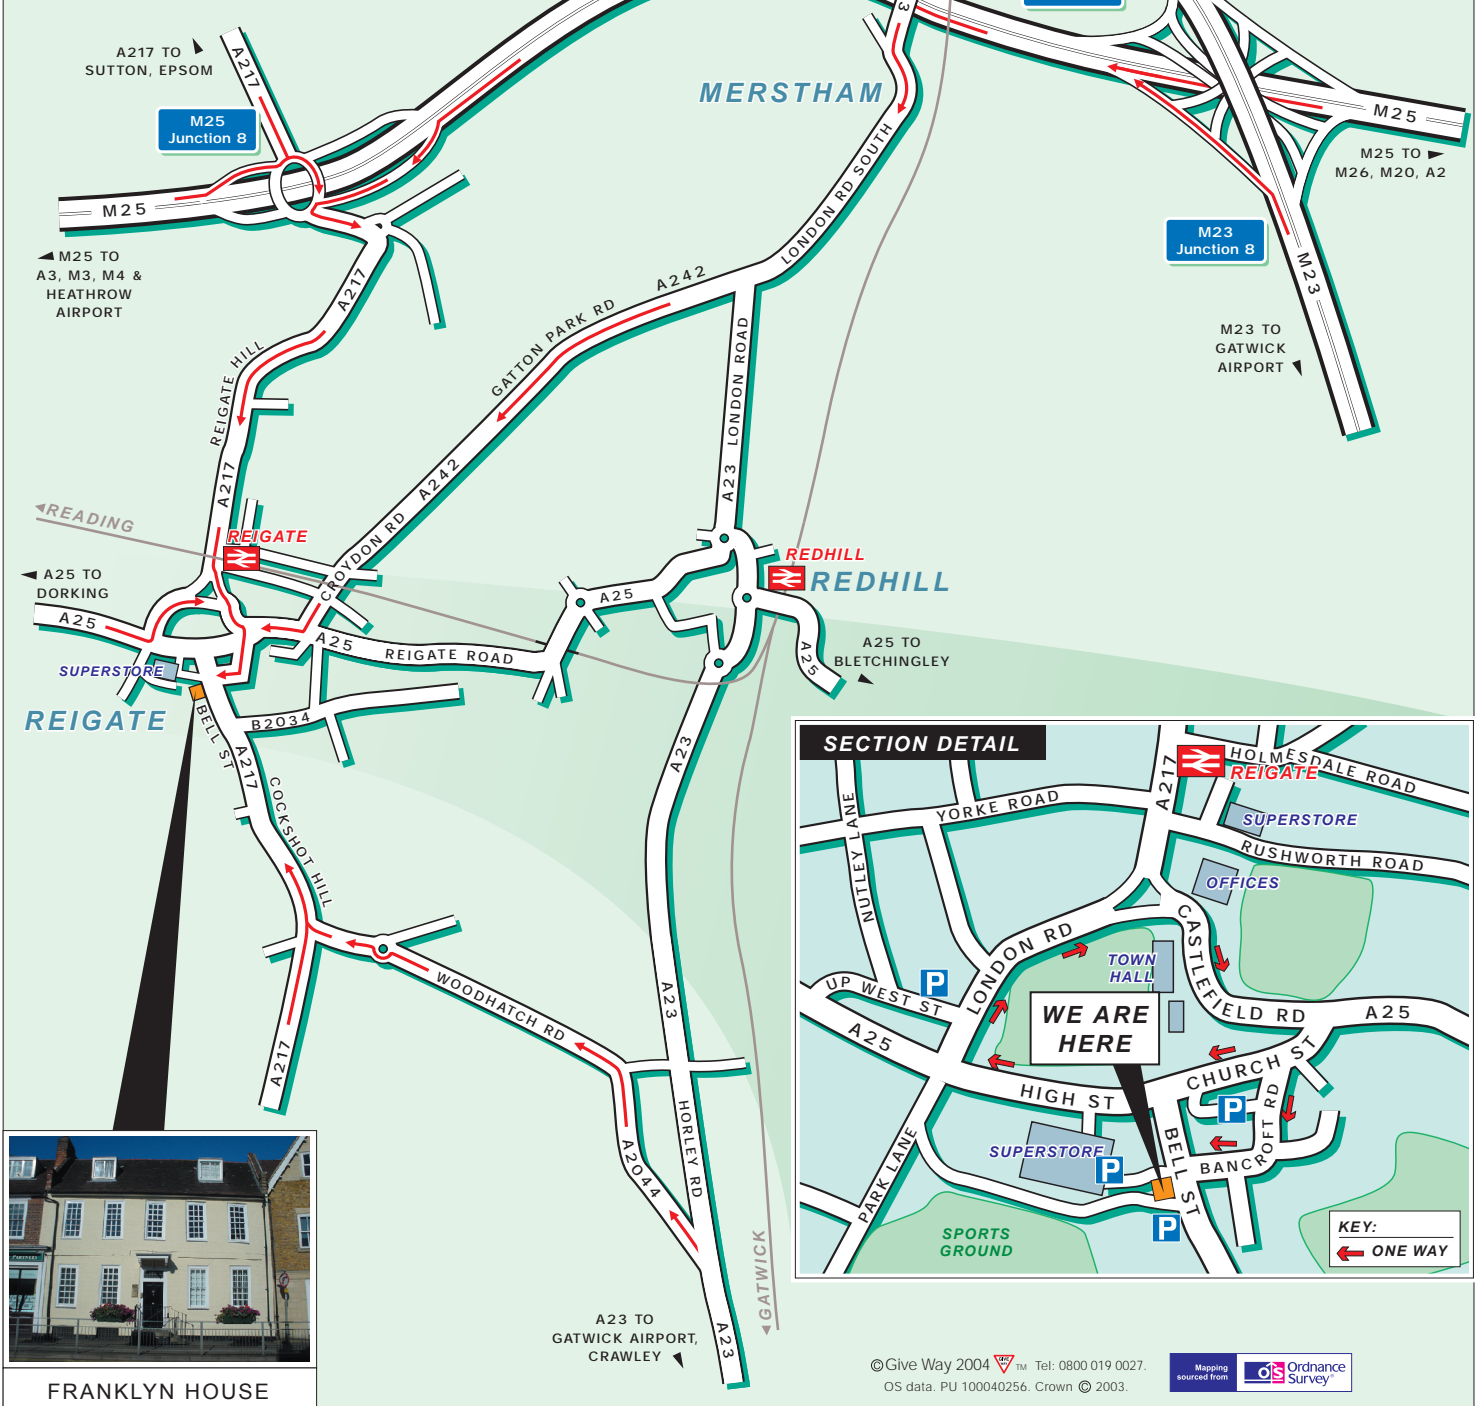

Skinner House, 38-40 Bell Street, Reigate, Surrey RH2 7BA

Tel: +44 (0)1737 228990 Fax: +44 (0)1737 228999
E-mail: isc@isconsult.net

Public Transport

By Rail, Reigate Station.
Approximately 2 minutes taxi ride away.
Redhill Station. (From London Bridge, Victoria, Gatwick and Reading Stations)
Approximately 10 minutes taxi ride away.
For information on train operators and times phone National Rail Enquiries on 0845 7484950.

By Air, Gatwick Airport.
Approximately 15 minutes taxi ride away.
Heathrow Airport.
Approximately 50 minutes taxi ride away.

FRANKLYN HOUSE